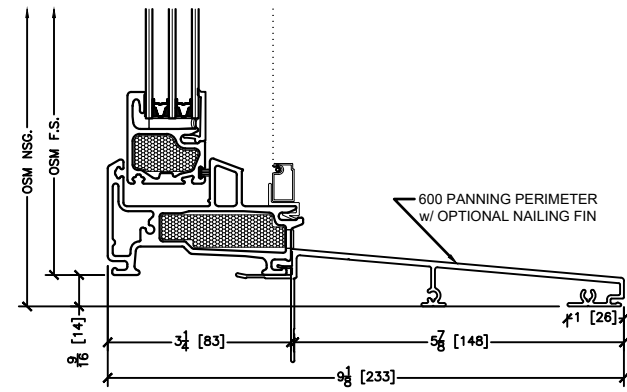

Series 850 Fiberglass Windows

Single Hung

45 Higgins Ave.
Winnipeg MB R3B 0A8
Tel. 1-204-339-6456
Fax 1-204-334-1800
www.duxtonwindows.com

Other Perimeter Options

Rough openings are 1/2" typical all around