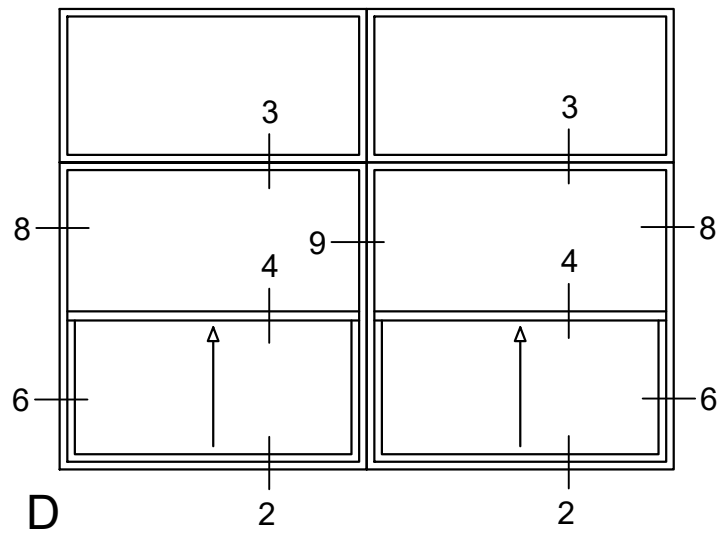

Series 850 Fiberglass Windows

Single Hung

45 Higgins Ave.
Winnipeg MB R3B 0A8
Tel. 1-204-339-6456
Fax 1-204-334-1800
www.duxtonwindows.com

Typical Elevations