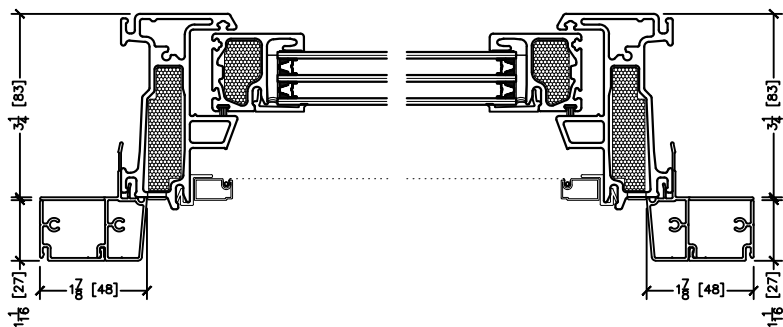

NARROW PERIMETER w/ SILL

NARROW PERIMETER WITH 1" FLAT EXPANDER
(HEAD/JAMB)
SILL ON BOTTOM, NAILING FLANGE REMOVED ON SITE
USED IN CONJUNCTION TO REPLACE WOOD WINDOWS
WITH A SILL DETAIL