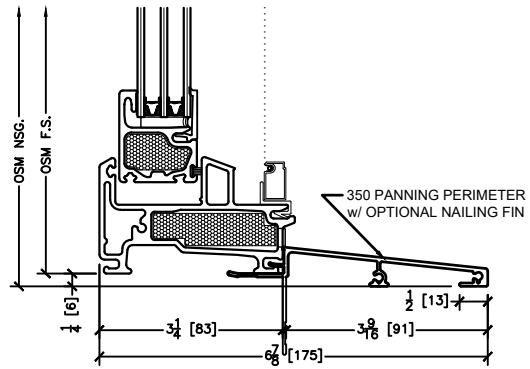

Series 850 Fiberglass Windows

Single Hung

45 Higgins Ave.
Winnipeg MB R3B 0A8
Tel. 1-204-339-6456
Fax 1-204-334-1800
www.duxtonwindows.com

Other Perimeter Options

Rough openings are 1/2" typical all around