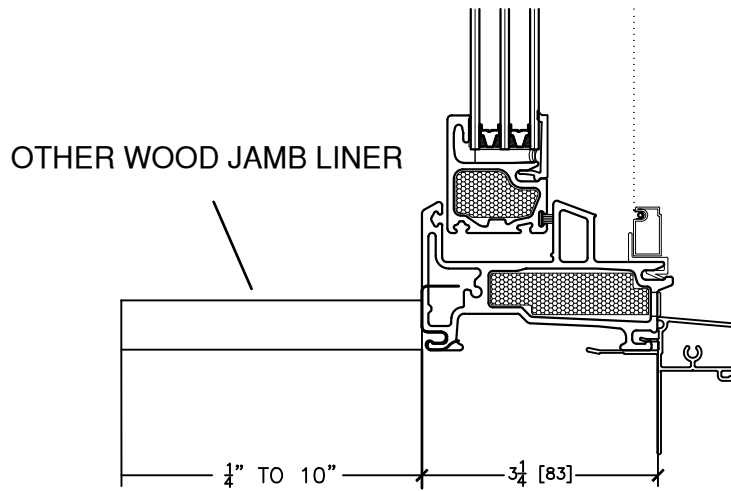

Rough openings are 1/2" typical all around

Series 850 Fiberglass Windows

Single Hung

45 Higgins Ave.
Winnipeg MB R3B 0A8
Tel. 1-204-339-6456
Fax 1-204-334-1800
www.duxtonwindows.com

Jamb & Interior Options