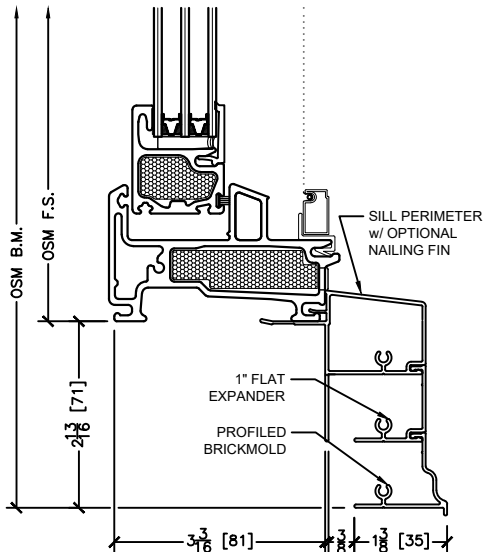

Series 850 Fiberglass Windows

Single Hung

45 Higgins Ave.
Winnipeg MB R3B 0A8
Tel. 1-204-339-6456
Fax 1-204-334-1800
www.duxtonwindows.com

Triple Pane Sill Perimeter w/ Brickmold Options

Rough openings are 1/2" typical all around