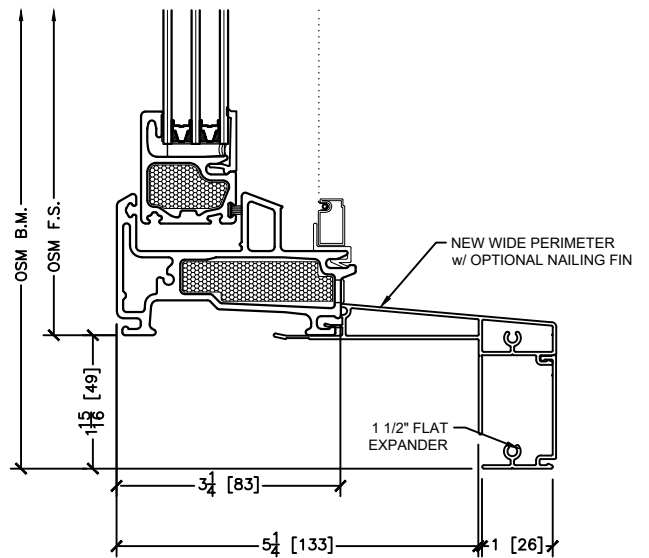

Series 850 Fiberglass Windows

Single Hung

45 Higgins Ave.
Winnipeg MB R3B 0A8
Tel. 1-204-339-6456
Fax 1-204-334-1800
www.duxtonwindows.com

Triple Pane New Wide Perimeter w/ Brickmold Options

Rough openings are 1/2" typical all around