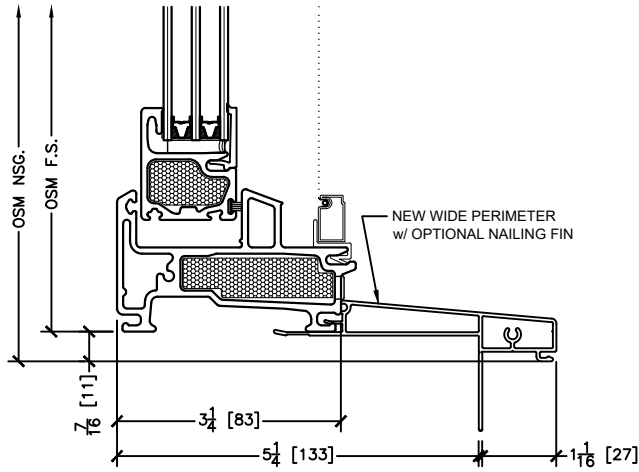

Series 850 Fiberglass Windows

Single Hung

45 Higgins Ave.
Winnipeg MB R3B 0A8
Tel. 1-204-339-6456
Fax 1-204-334-1800
www.duxtonwindows.com

Triple Pane New Wide Perimeter w/ Brickmold Options

Rough openings are 1/2" typical all around