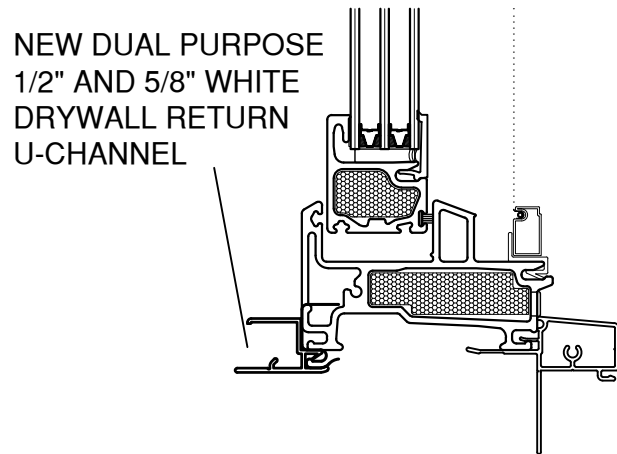

Rough openings are 1/2" typical all around

Series 850 Fiberglass Windows

Single Hung

45 Higgins Ave.
Winnipeg MB R3B 0A8
Tel. 1-204-339-6456
Fax 1-204-334-1800
www.duxtonwindows.com

Jamb & Interior Options