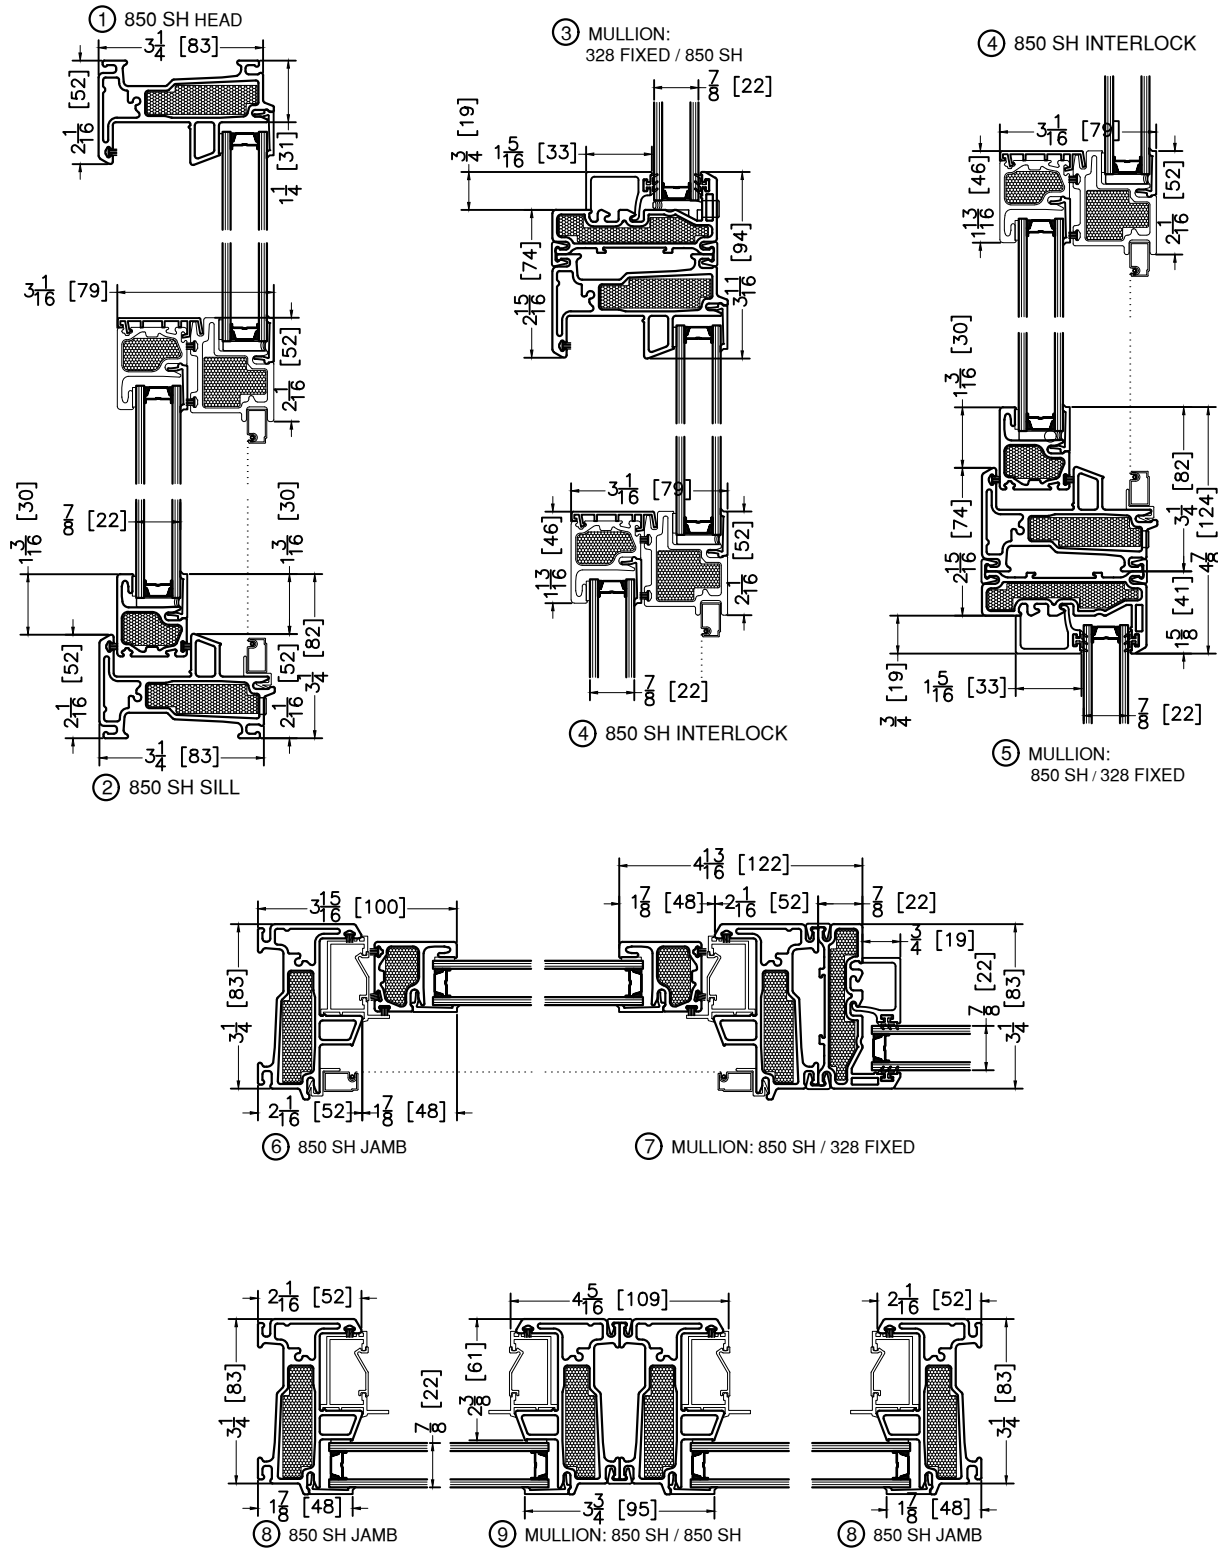

Triple Pane Section Drawings

Rough openings are 1/2" typical all around

Dual Pane Section Drawings

Rough openings are 1/2" typical all around

Series 850 Fiberglass Windows

Single Hung

45 Higgins Ave.
Winnipeg MB R3B 0A8
Tel. 1-204-339-6456
Fax 1-204-334-1800
www.duxtonwindows.com

Installation Clips

CORNER ANCHORS – SECURE APPROXIMATELY 4” FROM THE CORNERS

PERIMETER ANCHORS – SPACING SHOULD NOT EXCEED 24” APART CENTER TO CENTER

MULLION AND TRANSOM ANCHORS – ALWAYS ANCHOR WITHIN 4” OF MULLION OR TRANSOM