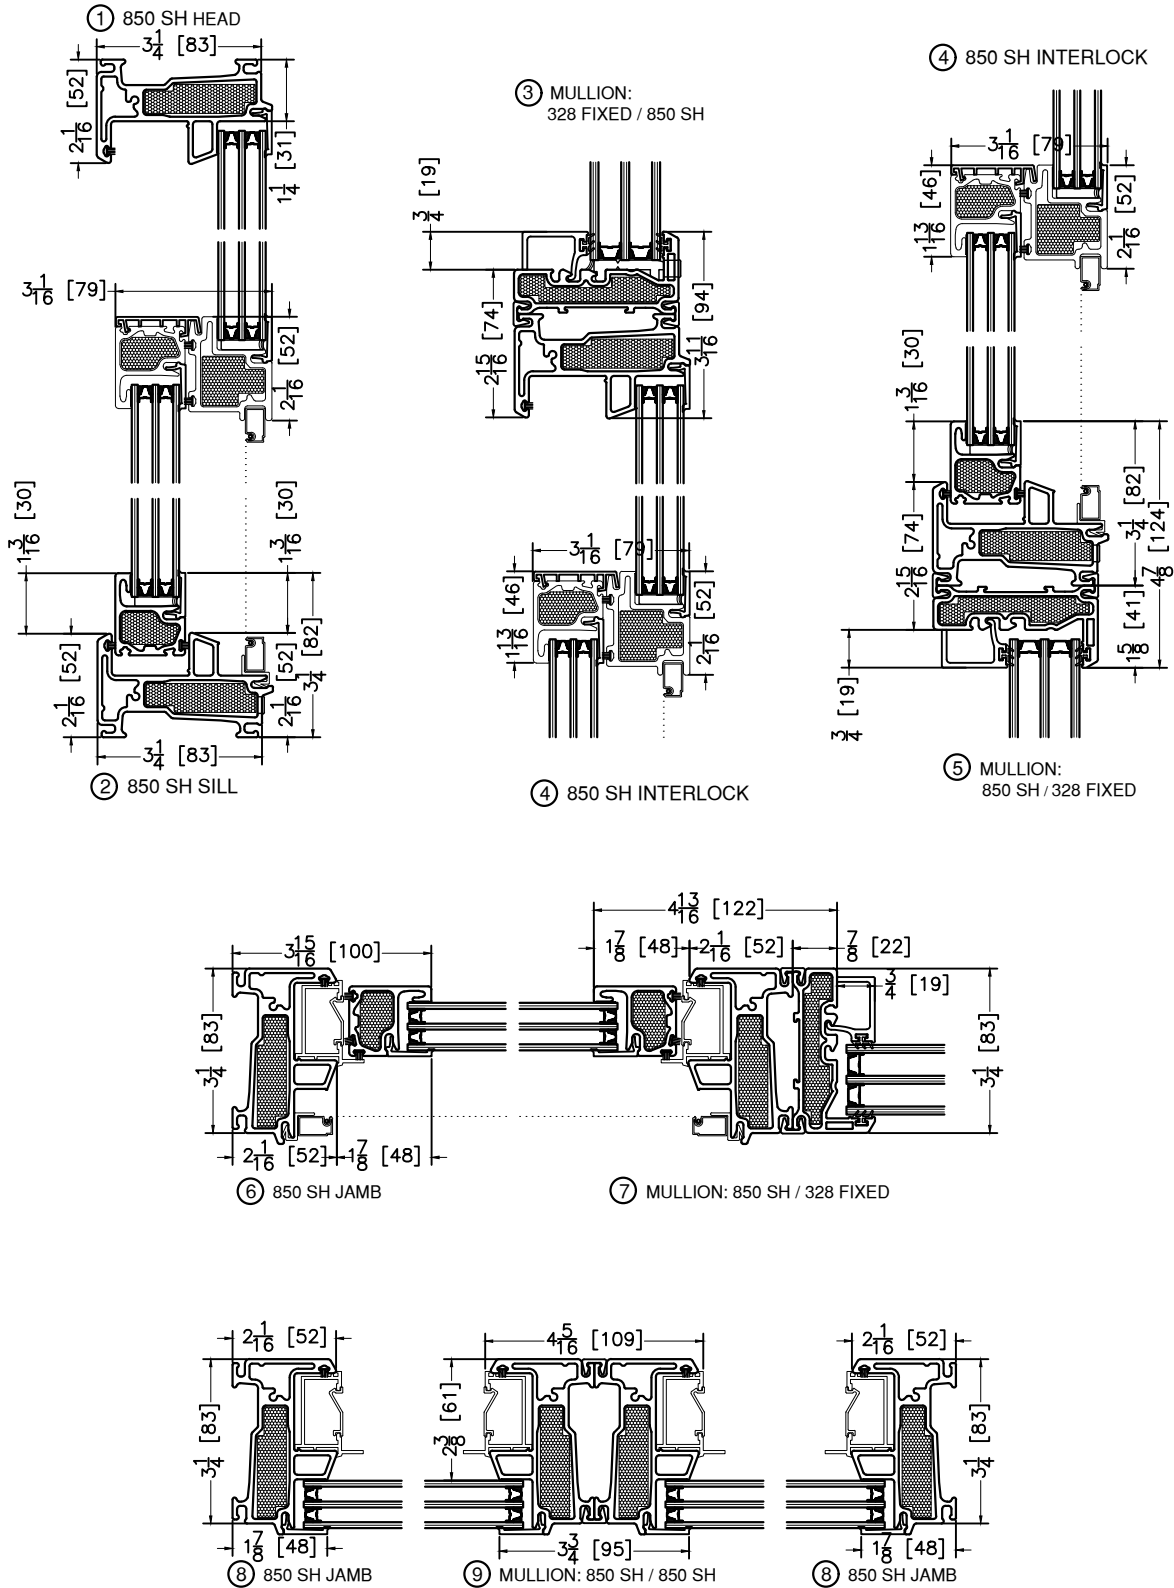

Triple Pane Section Drawings

Rough openings are 1/2" typical all around

Dual Pane Section Drawings

Rough openings are 1/2" typical all around

Series 850 Fiberglass Windows

Single Hung

45 Higgins Ave.
Winnipeg MB R3B 0A8
Tel. 1-204-339-6456
Fax 1-204-334-1800
www.duxtonwindows.com

Installation Clips

CORNER ANCHORS – SECURE APPROXIMATELY 4” FROM THE CORNERS

PERIMETER ANCHORS – SPACING SHOULD NOT EXCEED 24” APART CENTER TO CENTER

MULLION AND TRANSOM ANCHORS – ALWAYS ANCHOR WITHIN 4” OF MULLION OR TRANSOM