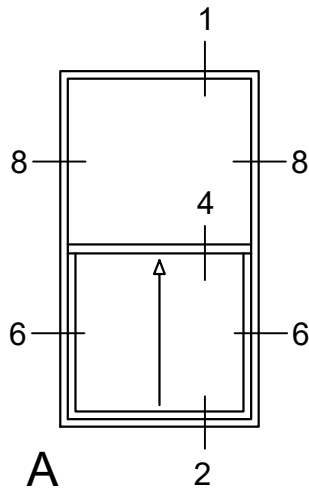

Series 850 Fiberglass Windows

Single Hung

45 Higgins Ave.
Winnipeg MB R3B 0A8
Tel. 1-204-339-6456
Fax 1-204-334-1800
www.duxtonwindows.com

Typical Elevations