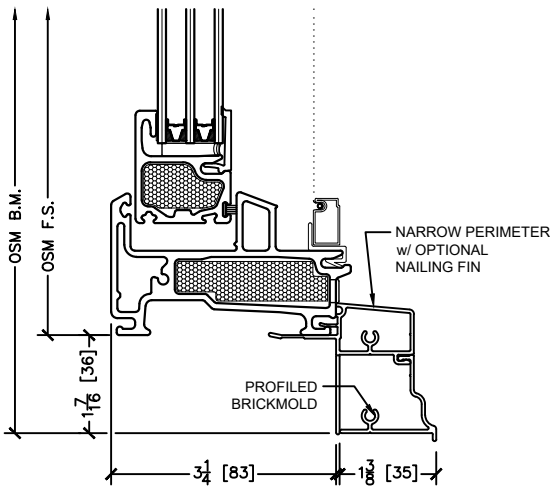

Series 850 Fiberglass Windows

Single Hung

45 Higgins Ave.
Winnipeg MB R3B 0A8
Tel. 1-204-339-6456
Fax 1-204-334-1800
www.duxtonwindows.com

Triple Pane Narrow Perimeter w/ Brickmold Options

Rough openings are 1/2" typical all around