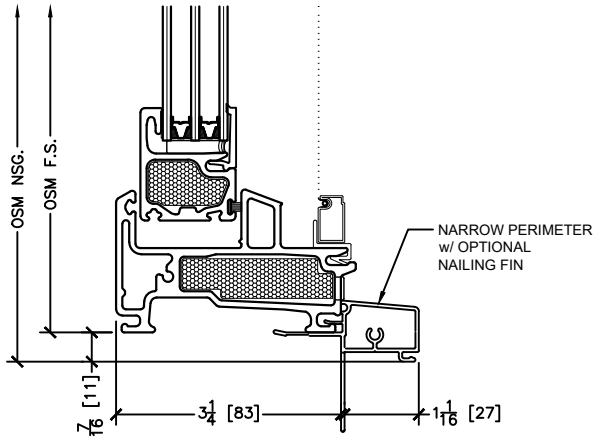

Series 850 Fiberglass Windows

Single Hung

45 Higgins Ave.
Winnipeg MB R3B 0A8
Tel. 1-204-339-6456
Fax 1-204-334-1800
www.duxtonwindows.com

Triple Pane Narrow Perimeter w/ Brickmold Options

Rough openings are 1/2" typical all around