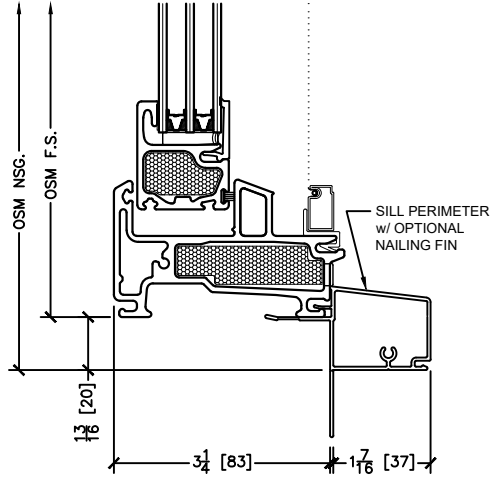

Series 850 Fiberglass Windows

Single Hung

45 Higgins Ave.
Winnipeg MB R3B 0A8
Tel. 1-204-339-6456
Fax 1-204-334-1800
www.duxtonwindows.com

Triple Pane Sill Perimeter w/ Brickmold Options

Rough openings are 1/2" typical all around