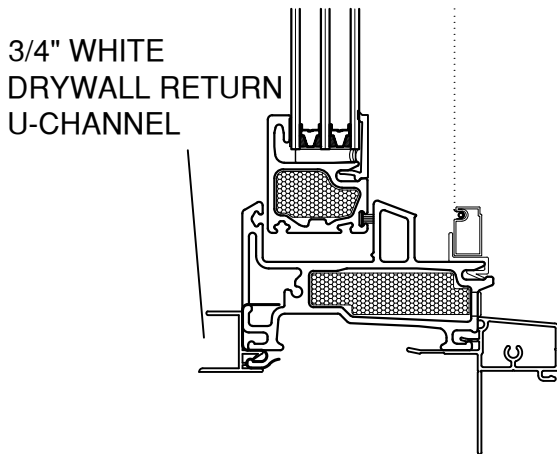

Rough openings are 1/2" typical all around

Series 850 Fiberglass Windows

Single Hung

45 Higgins Ave.
Winnipeg MB R3B 0A8
Tel. 1-204-339-6456
Fax 1-204-334-1800
www.duxtonwindows.com

Jamb & Interior Options