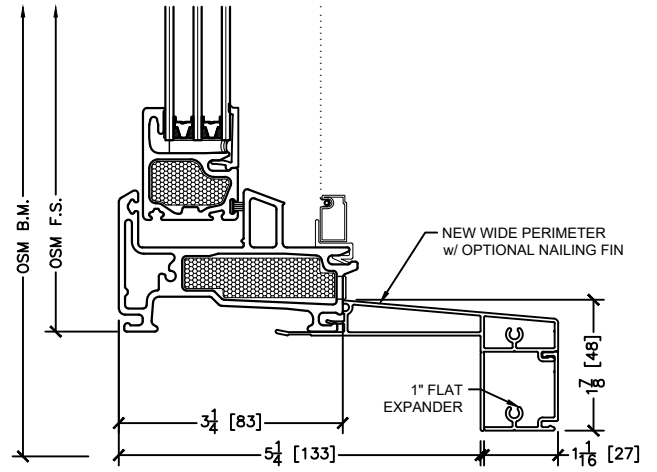

Series 850 Fiberglass Windows

Single Hung

45 Higgins Ave.
Winnipeg MB R3B 0A8
Tel. 1-204-339-6456
Fax 1-204-334-1800
www.duxtonwindows.com

Triple Pane New Wide Perimeter w/ Brickmold Options

Rough openings are 1/2" typical all around