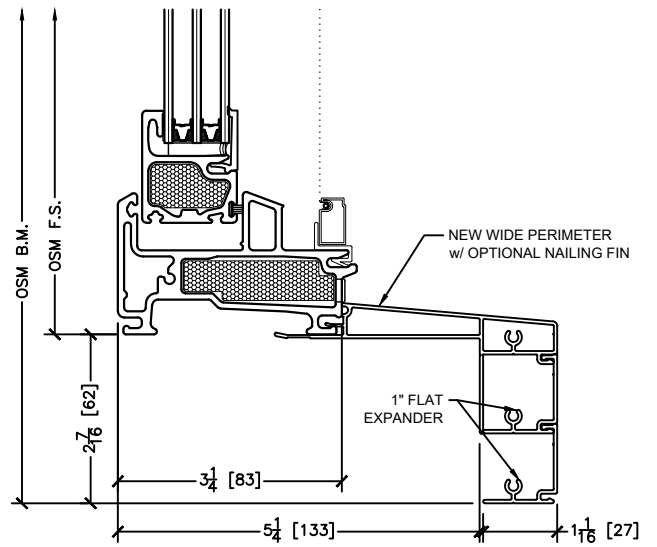

Series 850 Fiberglass Windows

Single Hung

45 Higgins Ave.
Winnipeg MB R3B 0A8
Tel. 1-204-339-6456
Fax 1-204-334-1800
www.duxtonwindows.com

Triple Pane New Wide Perimeter w/ Brickmold Options

Rough openings are 1/2" typical all around