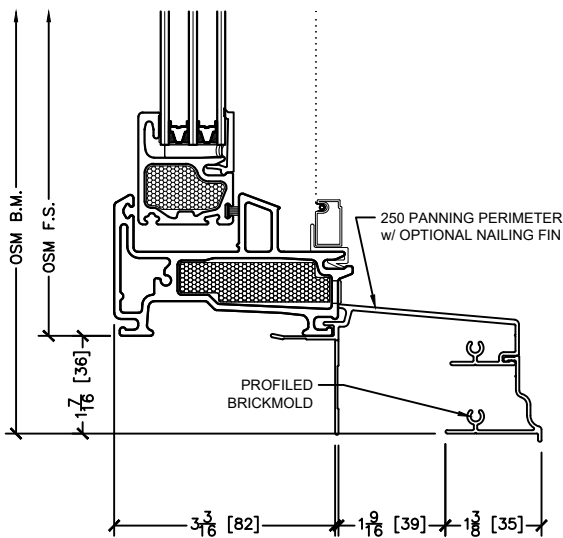

Series 850 Fiberglass Windows

Single Hung

45 Higgins Ave.
Winnipeg MB R3B 0A8
Tel. 1-204-339-6456
Fax 1-204-334-1800
www.duxtonwindows.com

Triple Pane 250 Panning Perimeter w/ Brickmold Options

Rough openings are 1/2" typical all around