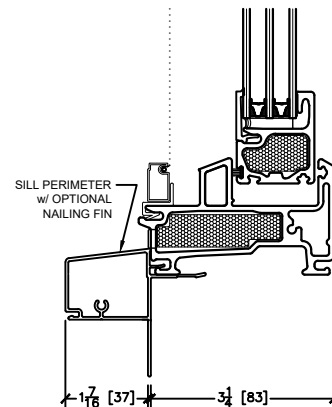

Series 850 Fiberglass Windows

Single Hung

45 Higgins Ave.
 Winnipeg MB R3B 0A8
 Tel. 1-204-339-6456
 Fax 1-204-334-1800
 www.duxtonwindows.com

Other Perimeter Options

Rough openings are 1/2" typical all around

NARROW PERIMETER w/ SILL

NARROW PERIMETER WITH 1" FLAT EXPANDER
 (HEAD/JAMB)
 SILL ON BOTTOM, NAILING FLANGE REMOVED ON SITE
 USED IN CONJUNCTION TO REPLACE WOOD WINDOWS
 WITH A SILL DETAIL

Installation Clips

Installation Clips

CORNER ANCHORS – SECURE APPROXIMATELY 4” FROM THE CORNERS

PERIMETER ANCHORS – SPACING SHOULD NOT EXCEED 24” APART CENTER TO CENTER

MULLION AND TRANSOM ANCHORS – ALWAYS ANCHOR WITHIN 4” OF MULLION OR TRANSOM