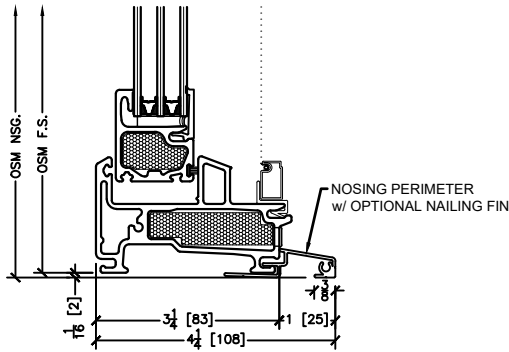

Series 850 Fiberglass Windows

Single Hung

45 Higgins Ave.
Winnipeg MB R3B 0A8
Tel. 1-204-339-6456
Fax 1-204-334-1800
www.duxtonwindows.com

Other Perimeter Options

Rough openings are 1/2" typical all around