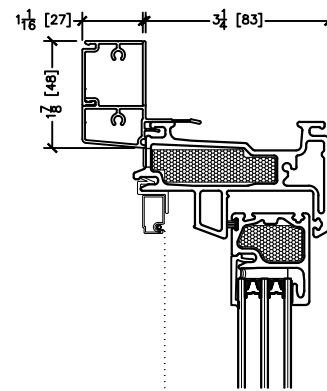

Series 850 Fiberglass Windows

Single Hung

45 Higgins Ave.
Winnipeg MB R3B 0A8
Tel. 1-204-339-6456
Fax 1-204-334-1800
www.duxtonwindows.com

Other Perimeter Options

Rough openings are 1/2" typical all around