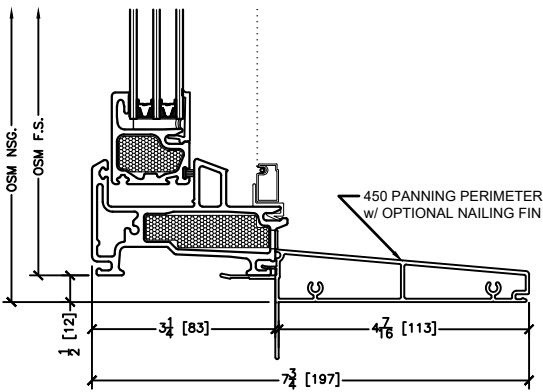

Series 850 Fiberglass Windows

Single Hung

45 Higgins Ave.
Winnipeg MB R3B 0A8
Tel. 1-204-339-6456
Fax 1-204-334-1800
www.duxtonwindows.com

Other Perimeter Options

Rough openings are 1/2" typical all around