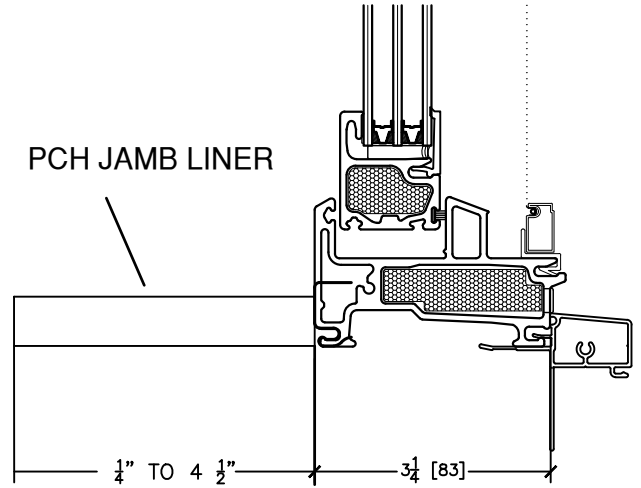

Rough openings are 1/2" typical all around

Series 850 Fiberglass Windows

Single Hung

45 Higgins Ave.
Winnipeg MB R3B 0A8
Tel. 1-204-339-6456
Fax 1-204-334-1800
www.duxtonwindows.com

Jamb & Interior Options