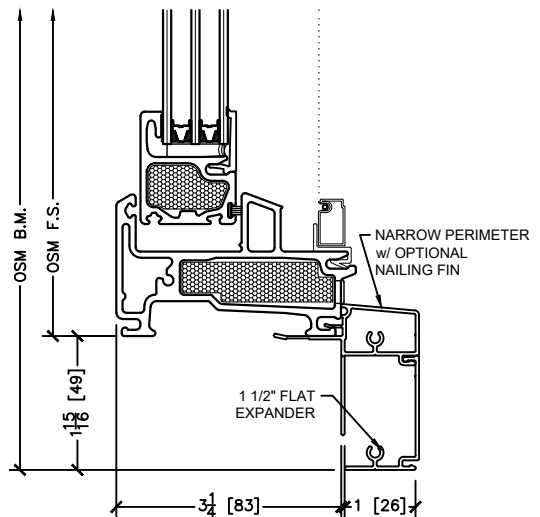

Series 850 Fiberglass Windows

Single Hung

45 Higgins Ave.
Winnipeg MB R3B 0A8
Tel. 1-204-339-6456
Fax 1-204-334-1800
www.duxtonwindows.com

Triple Pane Narrow Perimeter w/ Brickmold Options

Rough openings are 1/2" typical all around