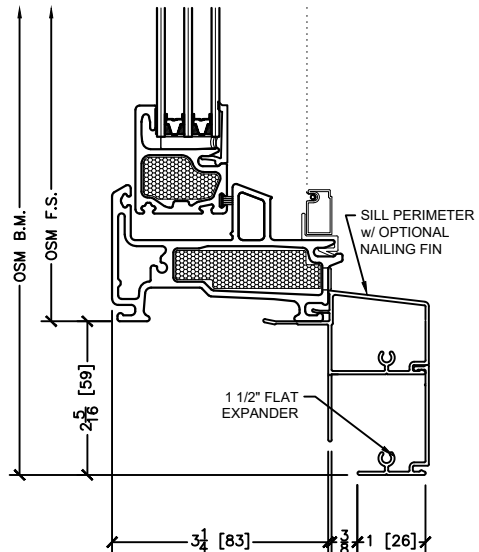

Series 850 Fiberglass Windows

Single Hung

45 Higgins Ave.
Winnipeg MB R3B 0A8
Tel. 1-204-339-6456
Fax 1-204-334-1800
www.duxtonwindows.com

Triple Pane Sill Perimeter w/ Brickmold Options

Rough openings are 1/2" typical all around