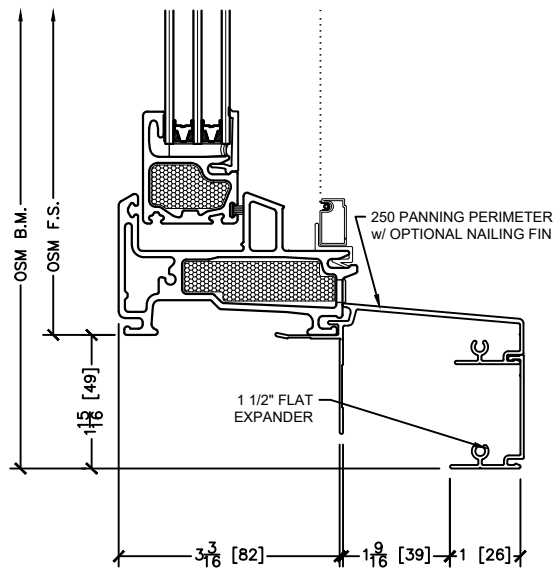

Series 850 Fiberglass Windows

Single Hung

45 Higgins Ave.
Winnipeg MB R3B 0A8
Tel. 1-204-339-6456
Fax 1-204-334-1800
www.duxtonwindows.com

Triple Pane 250 Panning Perimeter w/ Brickmold Options

Rough openings are 1/2" typical all around