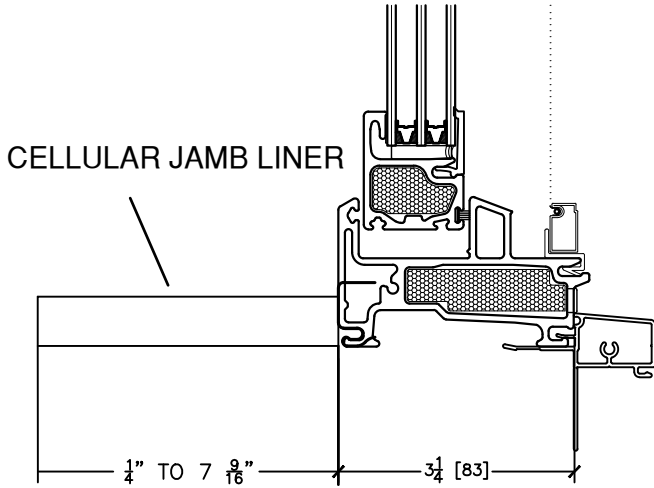

Rough openings are 1/2" typical all around

Series 850 Fiberglass Windows

Single Hung

45 Higgins Ave.
Winnipeg MB R3B 0A8
Tel. 1-204-339-6456
Fax 1-204-334-1800
www.duxtonwindows.com

Jamb & Interior Options

Series 850 Fiberglass Windows

Single Hung

45 Higgins Ave.
 Winnipeg MB R3B 0A8
 Tel. 1-204-339-6456
 Fax 1-204-334-1800
 www.duxtonwindows.com

Other Perimeter Options

Rough openings are 1/2" typical all around