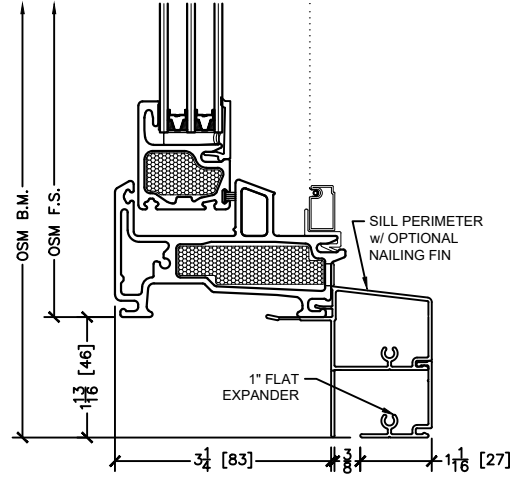

Series 850 Fiberglass Windows

Single Hung

45 Higgins Ave.
Winnipeg MB R3B 0A8
Tel. 1-204-339-6456
Fax 1-204-334-1800
www.duxtonwindows.com

Triple Pane Sill Perimeter w/ Brickmold Options

Rough openings are 1/2" typical all around