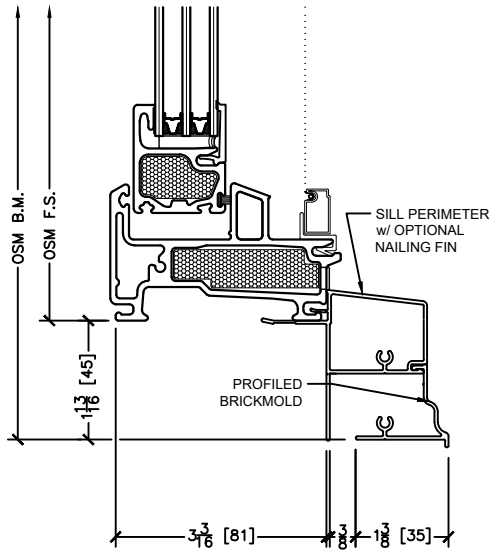

Series 850 Fiberglass Windows

Single Hung

45 Higgins Ave.
Winnipeg MB R3B 0A8
Tel. 1-204-339-6456
Fax 1-204-334-1800
www.duxtonwindows.com

Triple Pane Sill Perimeter w/ Brickmold Options

Rough openings are 1/2" typical all around