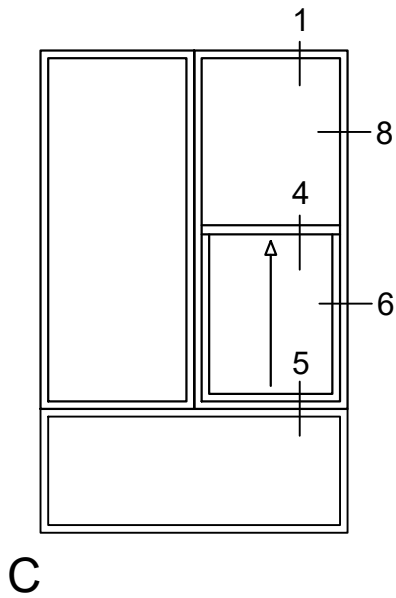

Series 850 Fiberglass Windows

Single Hung

45 Higgins Ave.
Winnipeg MB R3B 0A8
Tel. 1-204-339-6456
Fax 1-204-334-1800
www.duxtonwindows.com

Typical Elevations