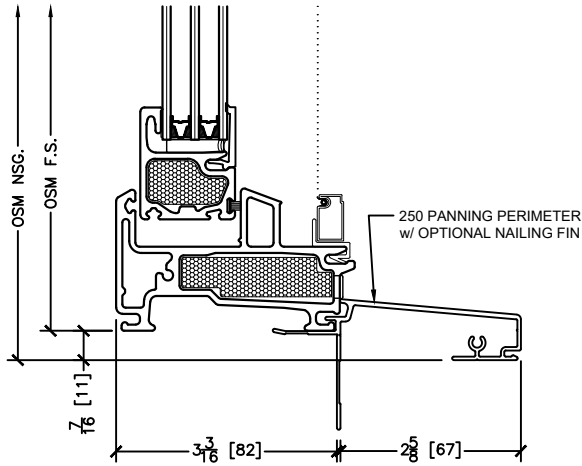

Series 850 Fiberglass Windows

Single Hung

45 Higgins Ave.
Winnipeg MB R3B 0A8
Tel. 1-204-339-6456
Fax 1-204-334-1800
www.duxtonwindows.com

Triple Pane 250 Panning Perimeter w/ Brickmold Options

Rough openings are 1/2" typical all around