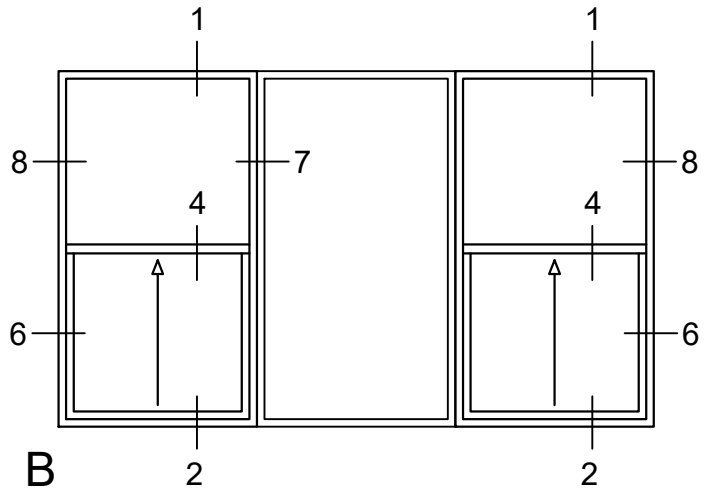

Series 850 Fiberglass Windows

Single Hung

45 Higgins Ave.
Winnipeg MB R3B 0A8
Tel. 1-204-339-6456
Fax 1-204-334-1800
www.duxtonwindows.com

Typical Elevations