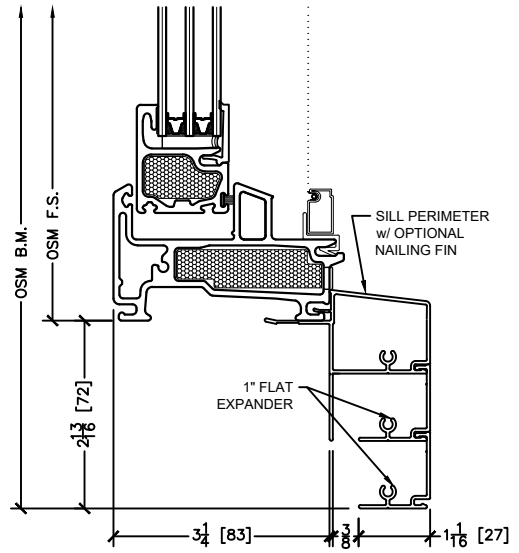

Series 850 Fiberglass Windows

Single Hung

45 Higgins Ave.
Winnipeg MB R3B 0A8
Tel. 1-204-339-6456
Fax 1-204-334-1800
www.duxtonwindows.com

Triple Pane Sill Perimeter w/ Brickmold Options

Rough openings are 1/2" typical all around