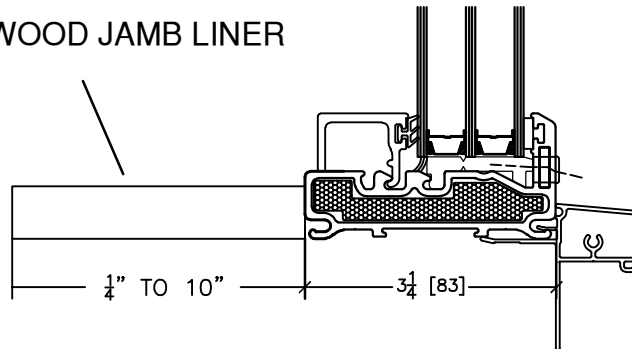

DUXTON

Windows & Doors

JAMB & INTERIOR OPTIONS

JAMB AND INTERIOR
OPTIONS SHOWN ON SERIES
328 FRAME

CELLULAR JAMB LINER

PCH JAMB LINER

OTHER WOOD JAMB LINER

3/4" WHITE
DRYWALL RETURN
U-CHANNEL

NEW DUAL PURPOSE
1/2" AND 5/8" WHITE
DRYWALL RETURN
U-CHANNEL