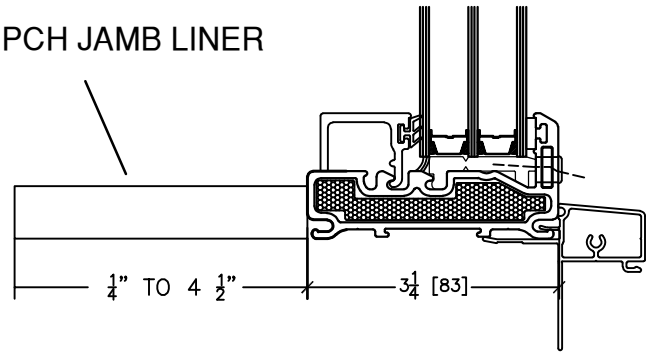

DUXTON

Windows & Doors

JAMB & INTERIOR OPTIONS

JAMB AND INTERIOR
OPTIONS SHOWN ON SERIES
328 FRAME

CELLULAR JAMB LINER

PCH JAMB LINER

OTHER WOOD JAMB LINER

3/4" WHITE
DRYWALL RETURN
U-CHANNEL

NEW DUAL PURPOSE
1/2" AND 5/8" WHITE
DRYWALL RETURN
U-CHANNEL