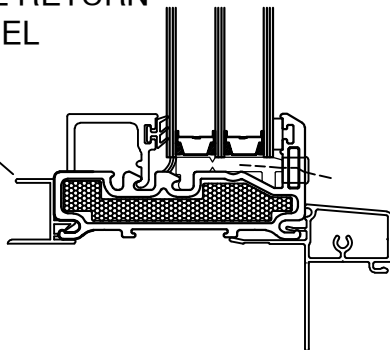

DUXTON

Windows & Doors

JAMB & INTERIOR OPTIONS

JAMB AND INTERIOR
OPTIONS SHOWN ON SERIES
328 FRAME

CELLULAR JAMB LINER

PCH JAMB LINER

OTHER WOOD JAMB LINER

3/4" WHITE
DRYWALL RETURN
U-CHANNEL

NEW DUAL PURPOSE
1/2" AND 5/8" WHITE
DRYWALL RETURN
U-CHANNEL