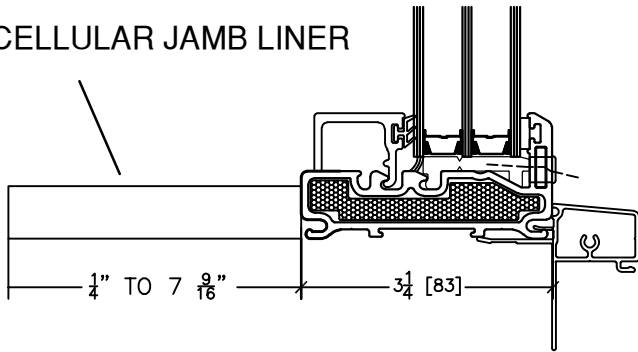

DUXTON

Windows & Doors

JAMB & INTERIOR OPTIONS

JAMB AND INTERIOR
OPTIONS SHOWN ON SERIES
328 FRAME

CELLULAR JAMB LINER

PCH JAMB LINER

OTHER WOOD JAMB LINER

3/4" WHITE
DRYWALL RETURN
U-CHANNEL

NEW DUAL PURPOSE
1/2" AND 5/8" WHITE
DRYWALL RETURN
U-CHANNEL