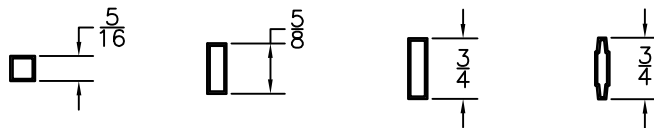

GRILLS

ALUMINUM SDL
BARS AND IG
GRILLS

COLOURS/PATTERNS
OPTIONAL

SIMULATED DIVIDED LITES

OPTIONAL SHADOW BARS

SHADOW BARS TOP AND BOTTOM
CREATE VISUAL EFFECT OF TRUE
DIVIDED LITES

INTERNAL GRILLS

AVAILABLE IN
BLACK ONLY