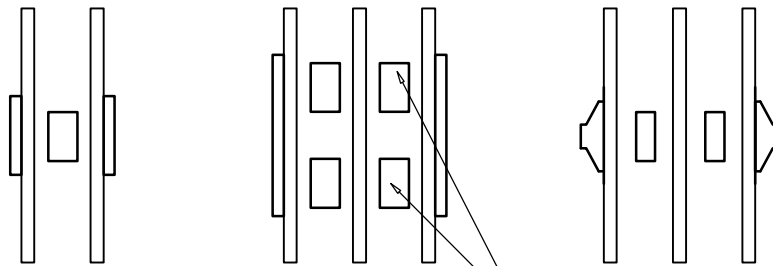

GRILLS

ALUMINUM SDL
BARS AND IG
GRILLS

COLOURS/PATTERNS
OPTIONAL

SIMULATED DIVIDED LITES

OPTIONAL SHADOW BARS

SHADOW BARS TOP AND BOTTOM
CREATE VISUAL EFFECT OF TRUE
DIVIDED LITES

INTERNAL GRILLS

AVAILABLE IN
BLACK ONLY