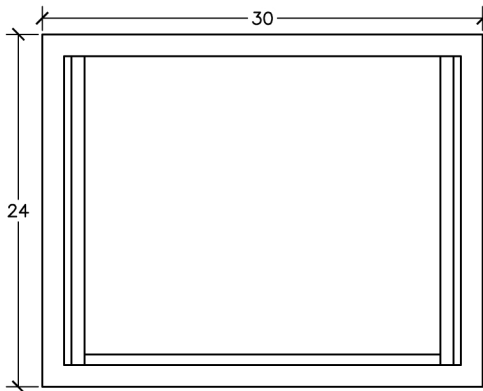

AC TRAY UNITS

SERIES 325 LO
PROFILE FIXED
FIBERGLASS FRAME
EQUIPPED WITH
REMOVABLE AC
TRAY AND
INSULATED PANEL

STANDARD SIZE

20 15/16
[532]

24
[610]

- INSULATED PANEL
- LO PROFILE FIBERGLASS FRAME
- STAINLESS STEEL ARMS
- STAINLESS STEEL TRAY