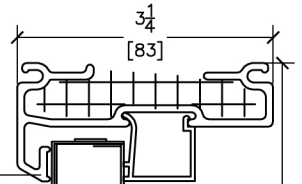

AC TRAY UNITS

SERIES 325 LO
PROFILE FIXED
FIBERGLASS FRAME
EQUIPPED WITH
REMOVABLE AC
TRAY AND
INSULATED PANEL

STANDARD SIZE

20 15/16
[532]

24
[610]

- INSULATED PANEL
- LO PROFILE FIBERGLASS FRAME
- STAINLESS STEEL ARMS
- STAINLESS STEEL TRAY