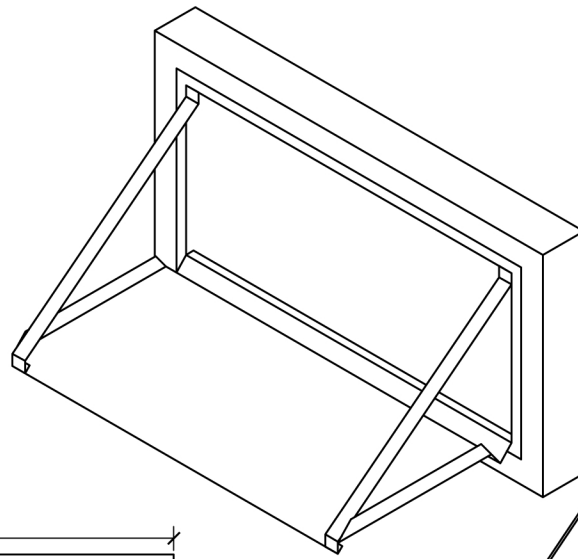

AC TRAY UNITS

SERIES 325 LO
PROFILE FIXED
FIBERGLASS FRAME
EQUIPPED WITH
REMOVABLE AC
TRAY AND
INSULATED PANEL

STANDARD SIZE

20 15/16
[532]

24
[610]

- INSULATED PANEL
- LO PROFILE FIBERGLASS FRAME
- STAINLESS STEEL ARMS
- STAINLESS STEEL TRAY