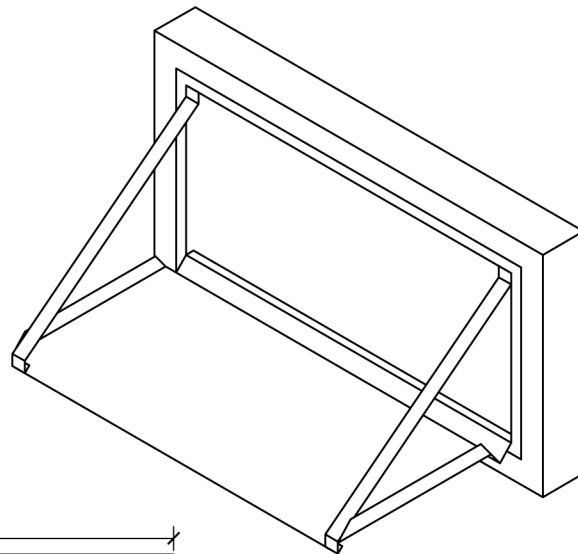

# AC TRAY UNITS

SERIES 325 LO  
PROFILE FIXED  
FIBERGLASS FRAME  
EQUIPPED WITH  
REMOVABLE HOPPER  
SASH/AC TRAY AND  
INSULATED PANEL

STANDARD SIZE

18 3/4  
[476]

24  
[610]

- INSULATED PANEL
- REMOVABLE FIBERGLASS HOPPER SASH
- LO PROFILE FIBERGLASS FRAME
- STAINLESS STEEL ARMS
- STAINLESS STEEL TRAY

13 3/4  
[349]