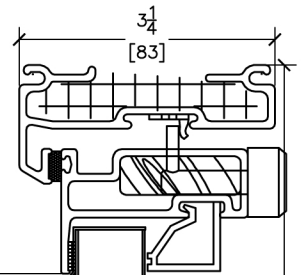

# AC TRAY UNITS

SERIES 325 LO  
PROFILE FIXED  
FIBERGLASS FRAME  
EQUIPPED WITH  
REMOVABLE HOPPER  
SASH/AC TRAY AND  
INSULATED PANEL

STANDARD SIZE

18 3/4  
[476]

24  
[610]

- INSULATED PANEL
- REMOVABLE FIBERGLASS HOPPER SASH
- LO PROFILE FIBERGLASS FRAME
- STAINLESS STEEL ARMS
- STAINLESS STEEL TRAY

13 3/4  
[349]