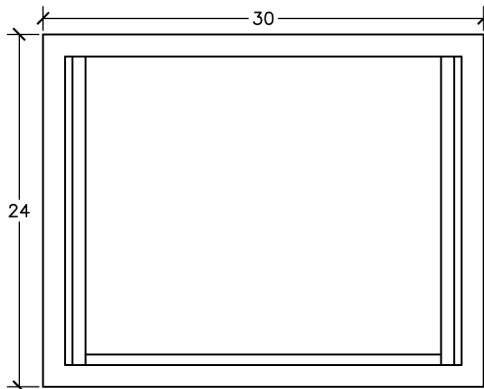

# AC TRAY UNITS

SERIES 325 LO  
PROFILE FIXED  
FIBERGLASS FRAME  
EQUIPPED WITH  
REMOVABLE HOPPER  
SASH/AC TRAY AND  
INSULATED PANEL

STANDARD SIZE

18 3/4  
[476]

24  
[610]

- INSULATED PANEL
- REMOVABLE FIBERGLASS HOPPER SASH
- LO PROFILE FIBERGLASS FRAME
- STAINLESS STEEL ARMS
- STAINLESS STEEL TRAY

13 3/4  
[349]